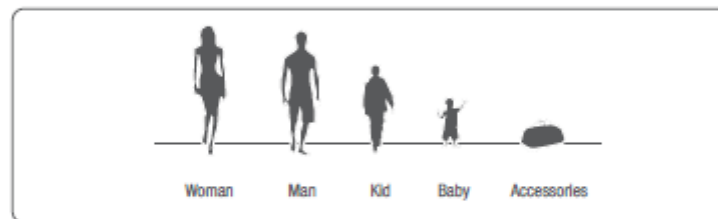

KID	SIZE	2	4	6	8	10	12	14
	chest measurement (cm)	92	104	116	128	140	152	162
	chest measurement (inches)	36 1/4"	41"	45 1/2"	50 1/2"	55"	60"	64"

LETTERING & CODE METOTH