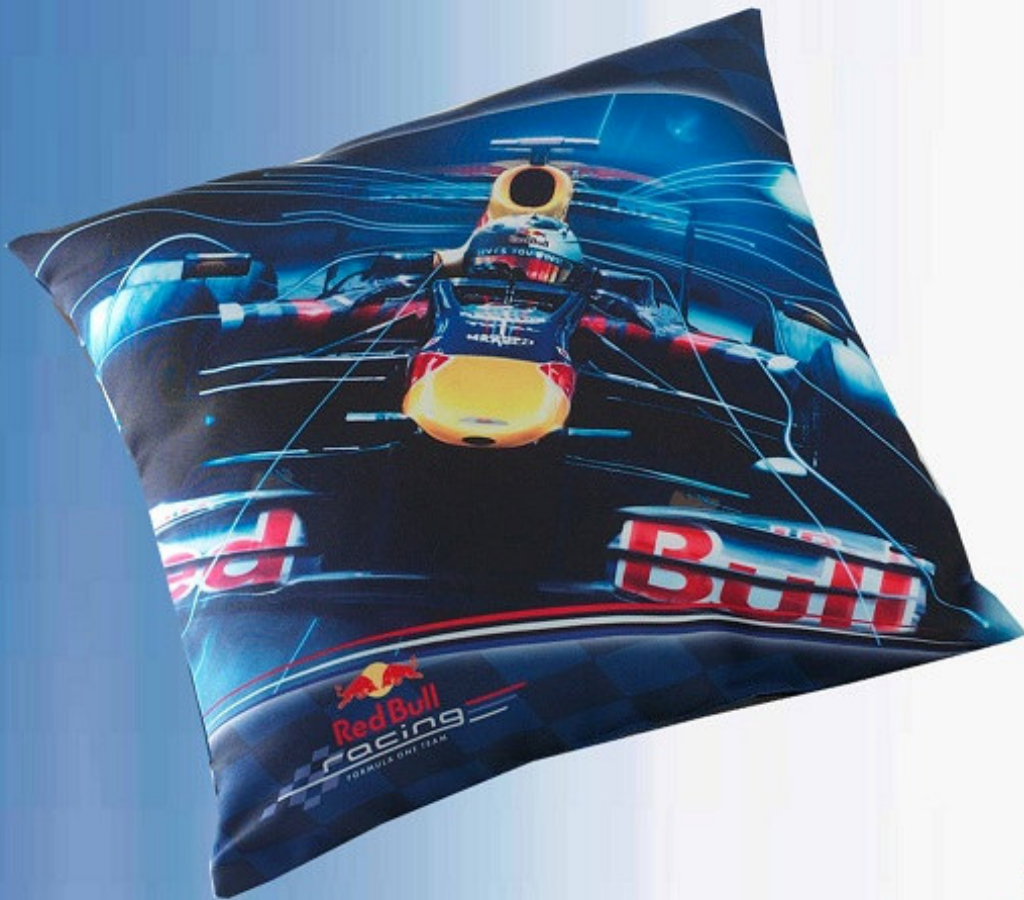

FTR007

Telo Mare JACQUARD RED
90x160 cm

FTB007

Telo Mare JACQUARD BLACK
90x160 cm

Ferrari

Teli Mare Jacquard / Beach Towels Jacquard

FTB028

Telo Mare Jacquard SCUDERIA F1 Black
90x160 cm

FTR028

Telo Mare Jacquard SCUDERIA F1 Red
90x160 cm

Home & Beach Collection

RBA001

Accappatoio Red Bull Blue
S-M-L-XL

RB009W

Bath towel Red Bull White
50x100cm

RB009B

Bath towel Red Bull Blue
50x100cm

RBC007
Cuscino Red Bull LOGO
40X40cm

RBC008
Cuscino Red Bull RACE
40x40cm

RBP006

Plaid Red Bull RACE 130X170cm

RBT003

Telo mare Red Bull LOGO 80x160CM

RBT002