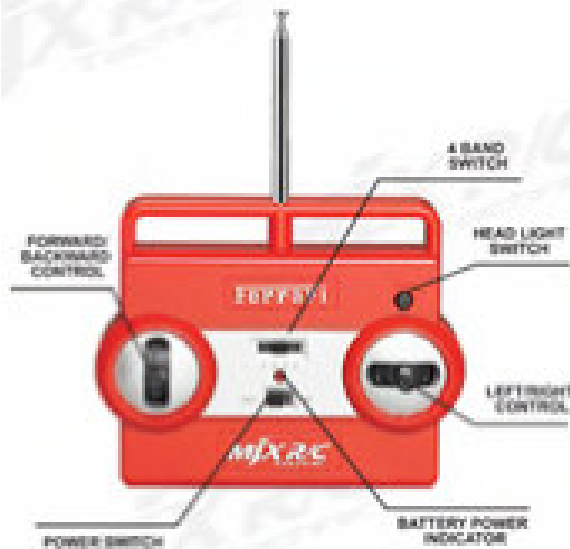

## FERRARI FULL FUNCTION RADIO CONTROL SERIES

10.5cm

22cm

6cm

# 599 GTB FIORANO