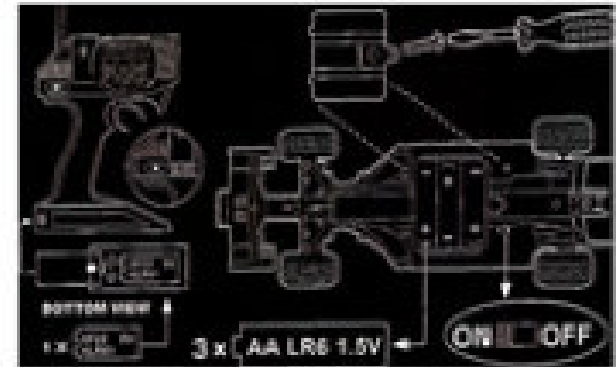

F10 Fernando Alonso Radiocomandata Scala 1:18

Cod. NR89693

- Batteries should only be inserted or changed by an adult.
- Switch the toy to the off position before inserting batteries.
- Insert batteries correctly in the manner shown elsewhere on the toy or packaging.
- Only use the same batteries.
- Do not leave batteries in the toy for long periods of time.
- Do not use rechargeable batteries.
- Remove exhausted batteries safely - do not throw on a fire or attempt to open up the outer case.
- At all times keep small batteries which could be a choking hazard to children out of their reach.
- Seek medical advice if a small battery has been swallowed by a child.
- Non-rechargeable batteries are not to be recharged.
- The supply terminals are not to be short-circuited.