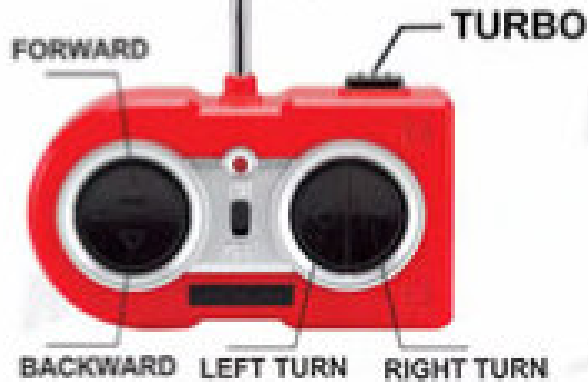

### Features:

- Function: Full function R/C, Forward, Backward, Left, Right, Turbo.
- Vehicle with built in Ni-MH battery.
- Transmitter require 2 X "AA" batteries. (Not Included)
- Rechargeable device require 4 X "AA" batteries. (Not Included)
- Frequency available : 27MHZ; 40MHZ; 49MHZ