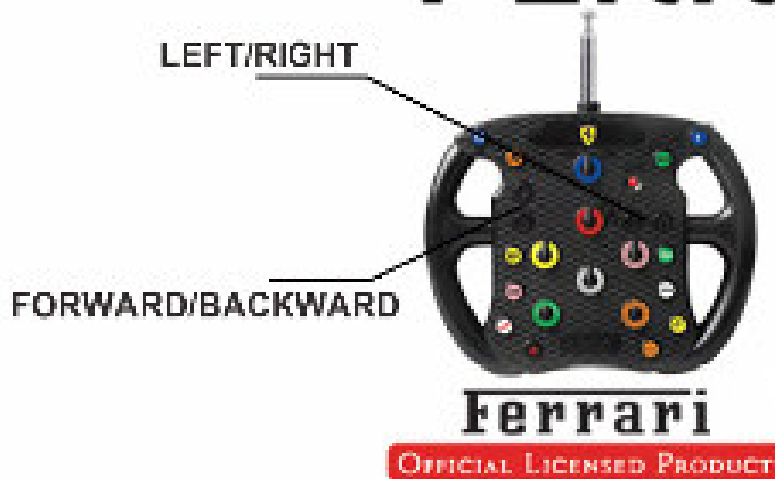

FERRARI F60

ITEM NO.8132

Features:

- Scale:1:20
- Function:Full Function R/C,Forward/Backward/Left/Right.
- Vehicle:Rechargeable Battery Pack Included.
- Transmitter:Battery Included.
- TRI BAND:Each Frequency Allows Three Head-To-Head Racers At One Time!
- Frequency Available:27MHZ.